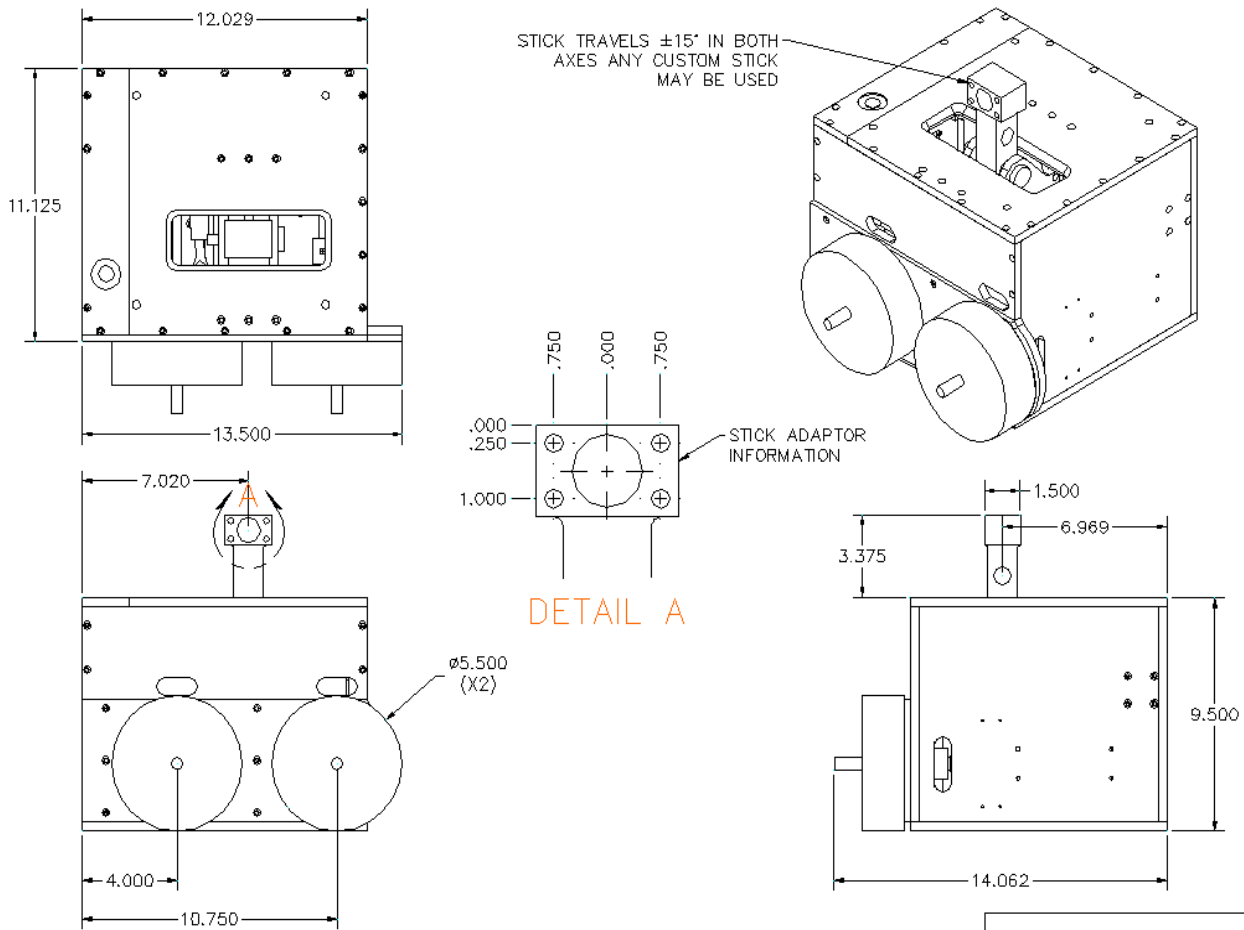

ECL Modular Center Stick Specification

ECL MODULAR CENTER STICK

RESTRICTION ON DISCLOSURE AND USE OF DATA

This report includes data that shall not be duplicated, used, or disclosed, in whole or in part, for any purpose other than as specified in the Buyer's contract. This restriction does not limit the Buyer's right to use information contained in this data if it is obtained from another source without restriction.